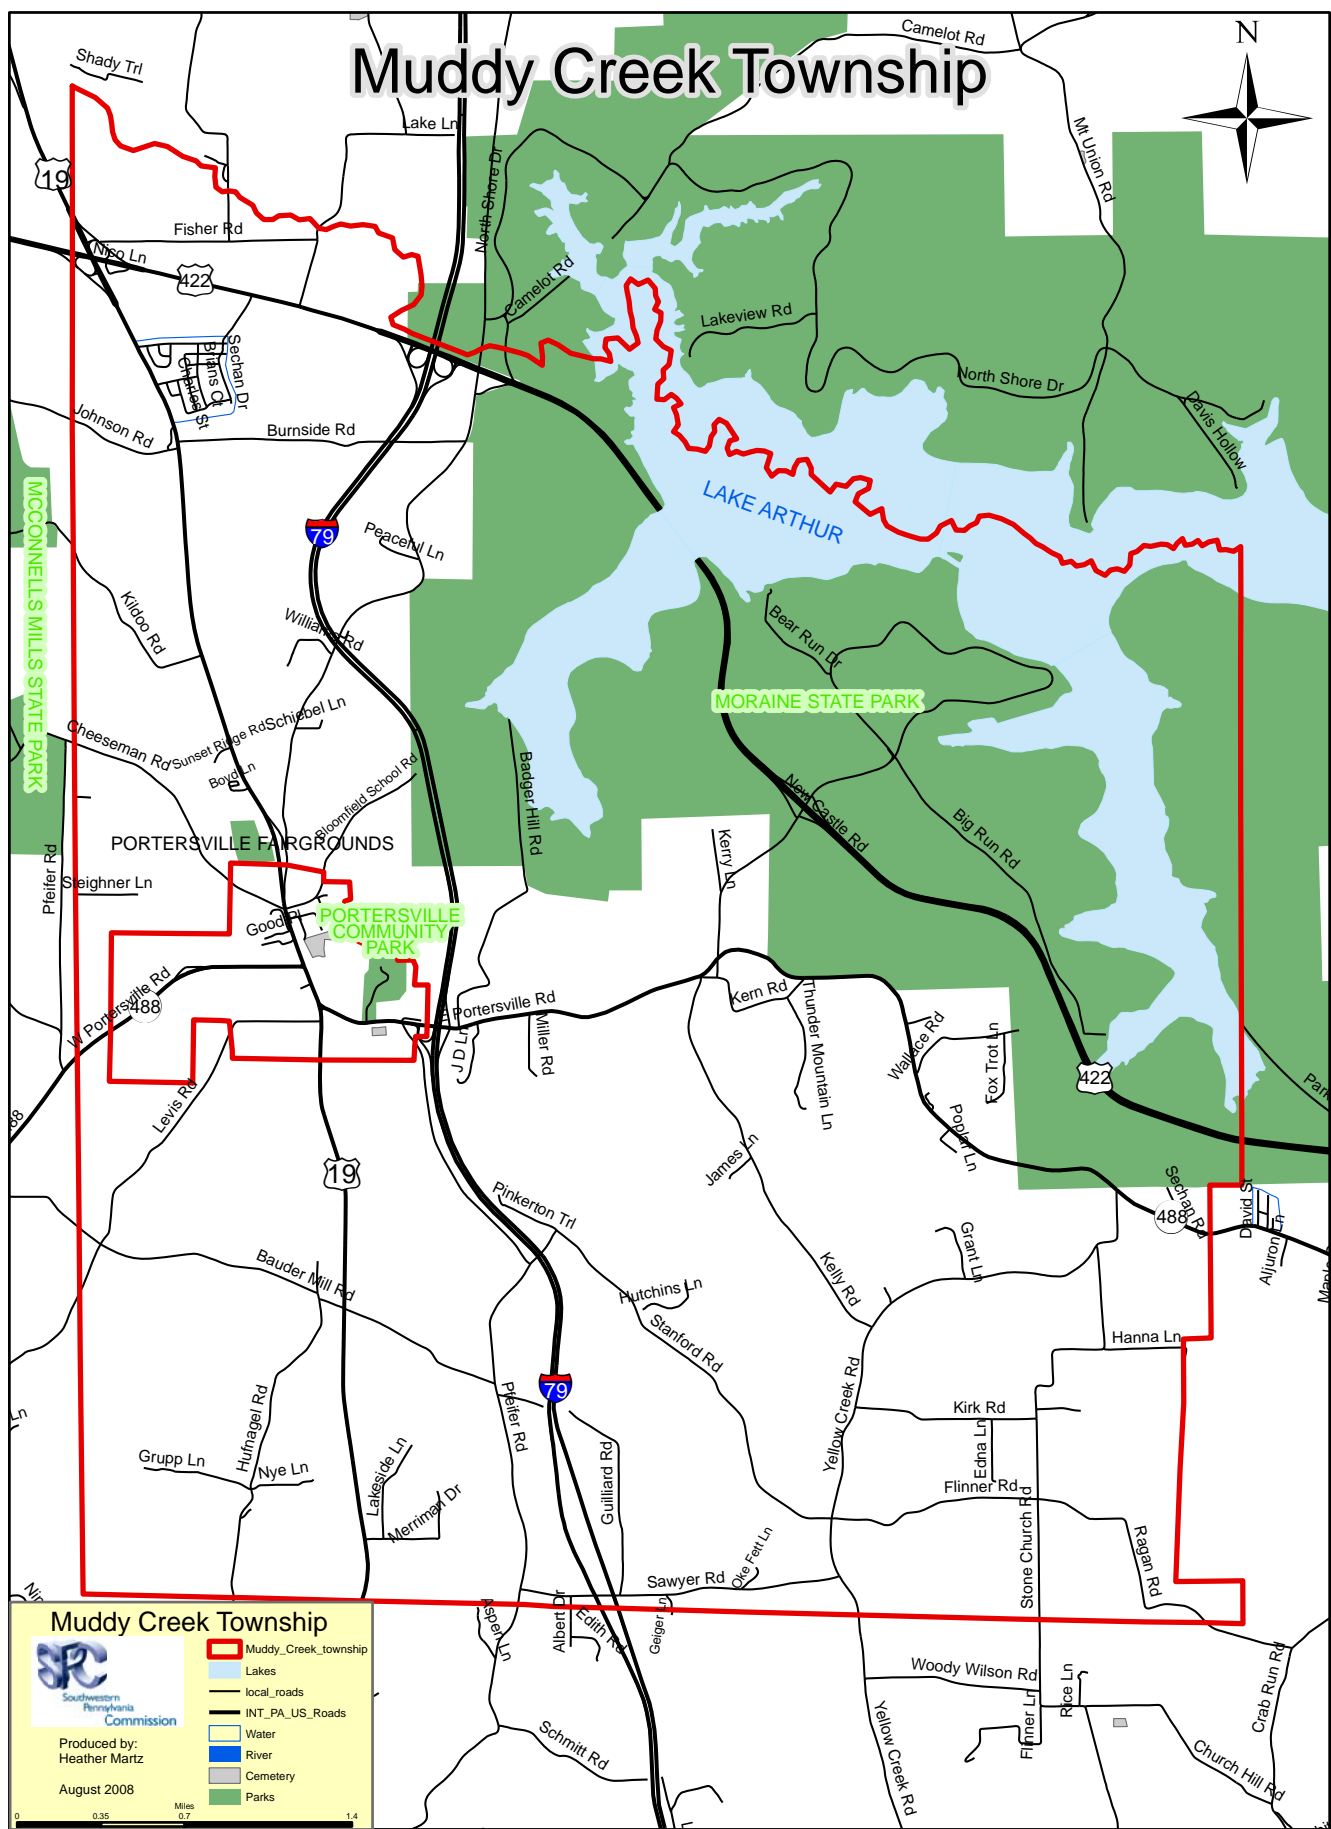

# Muddy Creek Township

MCCONNELLS MILLS STATE PARK

MORaine STATE PARK

PORTERSVILLE COMMUNITY PARK

PORTERSVILLE FARGROUNDS

**Muddy Creek Township**

Produced by:  
Heather Martz  
August 2008

	Muddy_Creek_township
	Lakes
	local_roads
	INT_PA_US_Roads
	Water
	River
	Cemetery
	Parks

Miles  
0 0.35 0.7 1.4